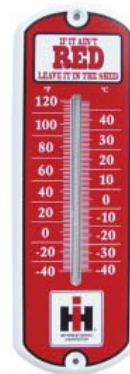

12" Metal Thermometer

$ 8.00 each
Case pack 6