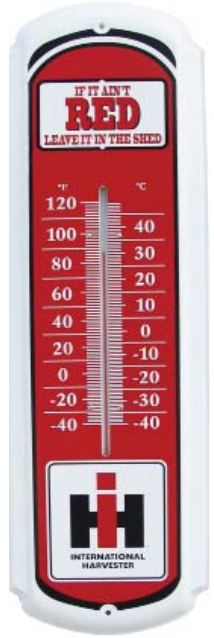

Measures up to 5 inches of rainfall

Easily mounts to any fence post or deck railing.

11121

11122

27" Metal Thermometer

\$ 21.00 each
Case pack 6

33351

33356

11181

Size 27" X 8"

Floor Mat

\$ 17.00 each
Case pack 6

Made of coir with PVC backing. Size is 18" X 30"

22231

22234

12" Metal Thermometer